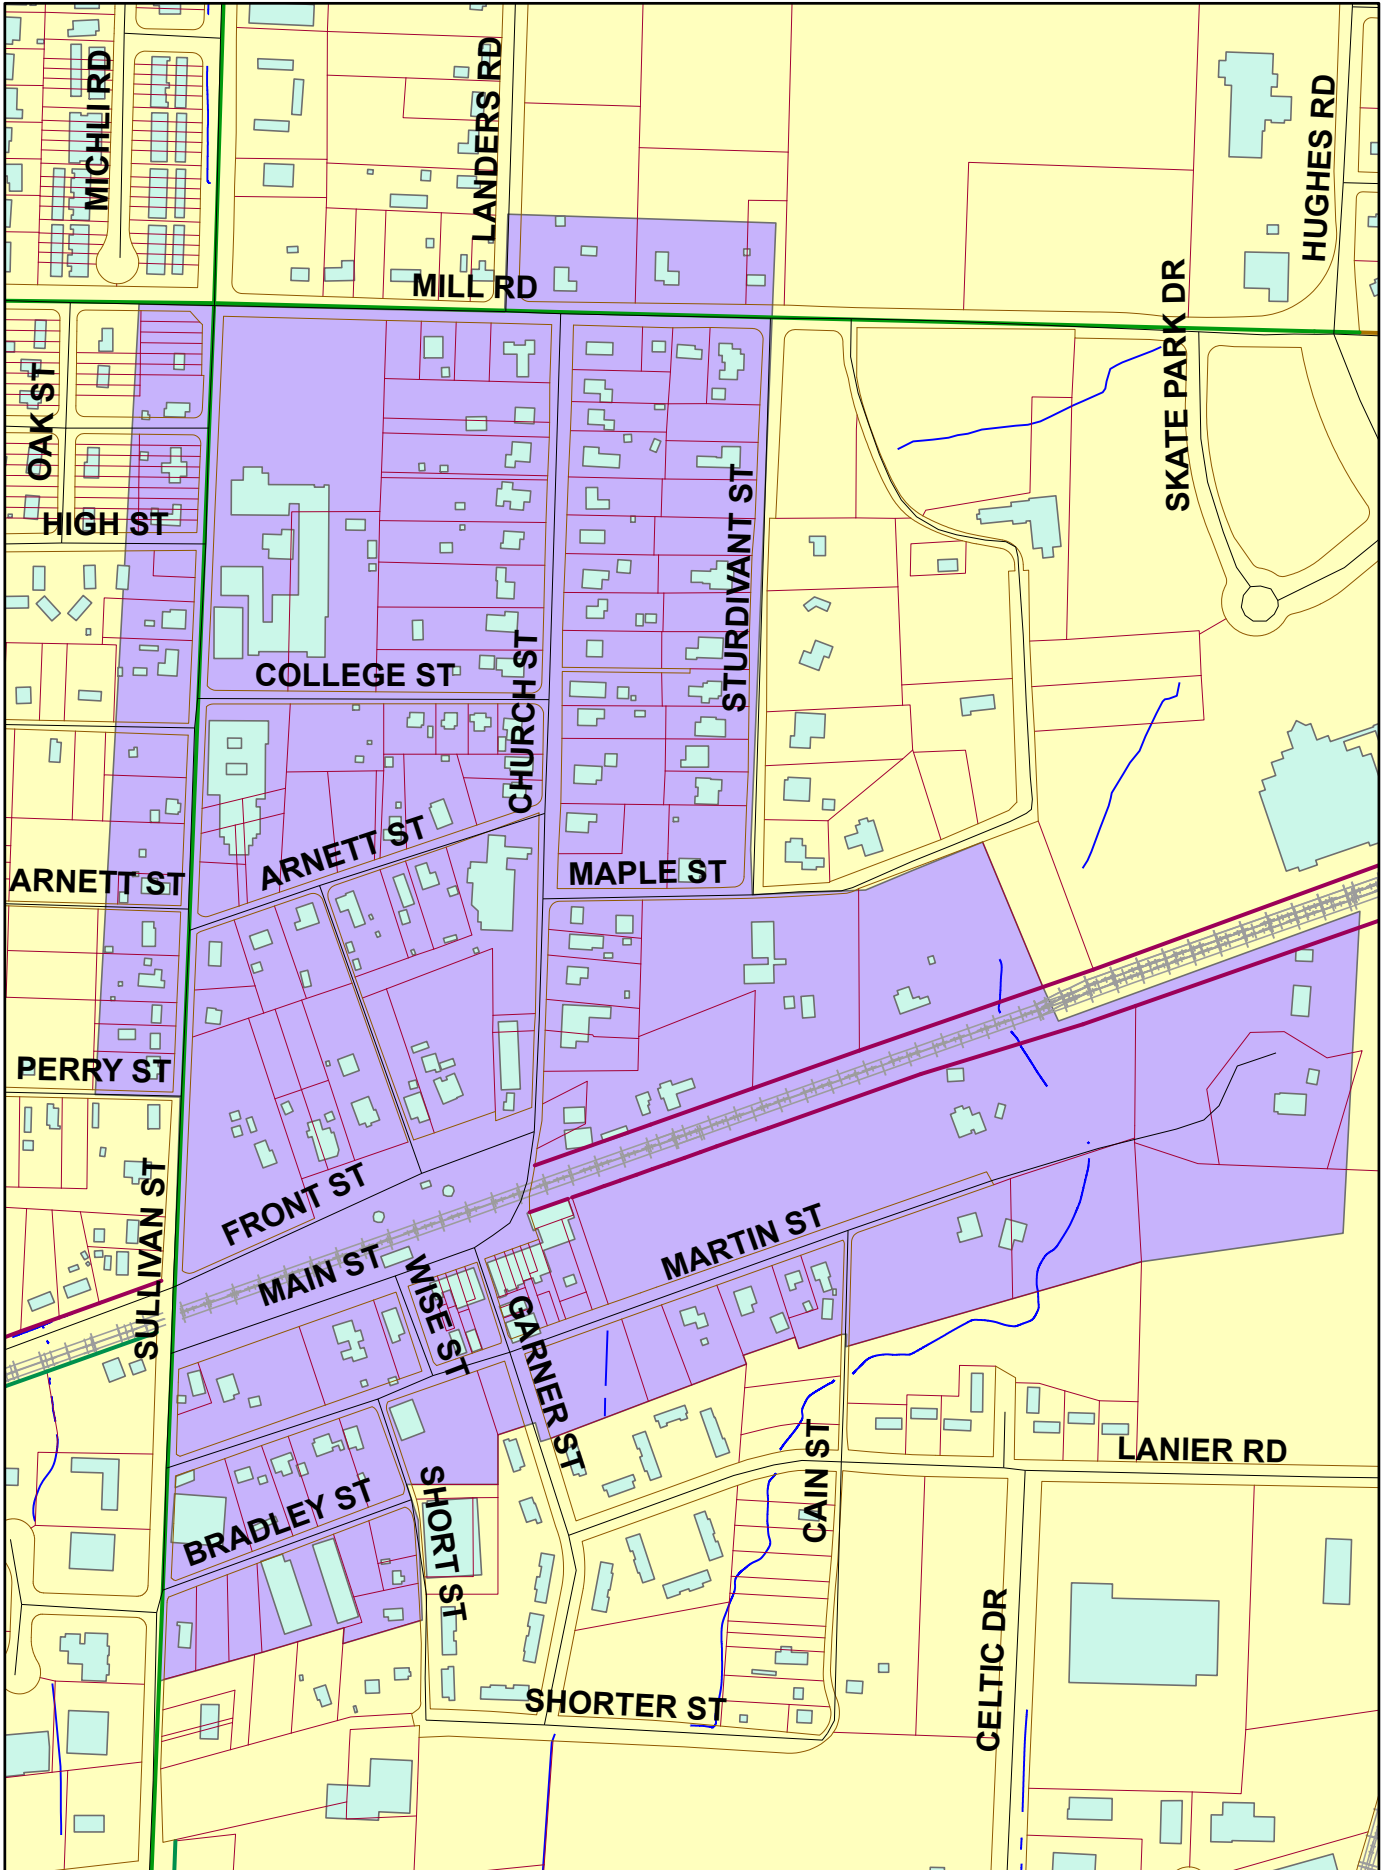

# Proposed Historic District Boundary

375 187.5 0 375 Feet